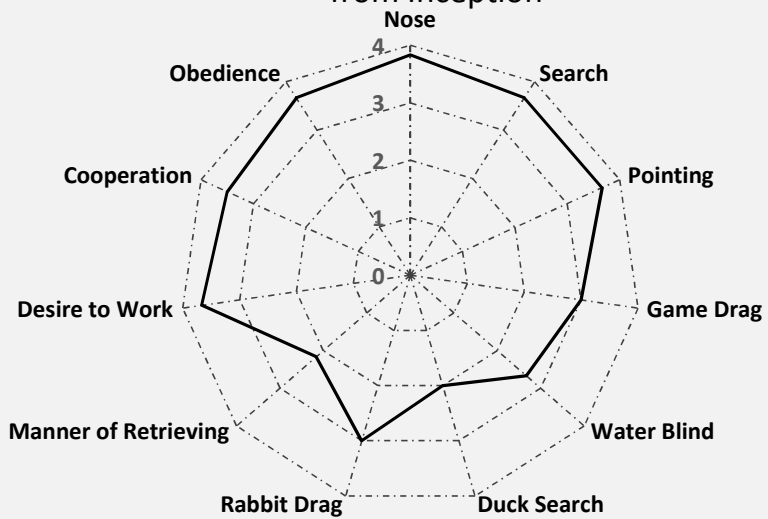

### Test Averages - Advanced/Older Dog Versatile Hunting Test 2018

N S P Gd Wb Ds Rd R D C O = Categories  
 4 4 3.5 3.5 3 3 3 3 4 4 4 = Values

### Test Averages Advanced/Older Dog Versatile Hunting Test from Inception

N S P Gd Wb Ds Rd R D C O = Categories  
 3.8 3.7 3.7 3 2.7 2 3 2.2 3.7 3.5 3.7 = Values