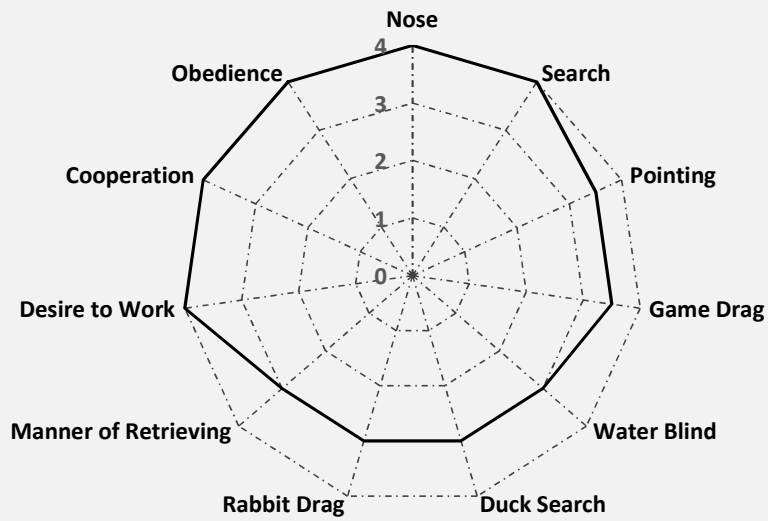

### Test Averages - Advanced/Older Dog Versatile Hunting Test 2018

N S P Gd Wb Ds Rd R D C O = Categories  
 4 4 3.5 3.5 3 3 3 3 4 4 4 = Values

### Test Averages Advanced/Older Dog Versatile Hunting Test from Inception

N S P Gd Wb Ds Rd R D C O = Categories  
 3.8 3.7 3.7 3 2.7 2 3 2.2 3.7 3.5 3.7 = Values