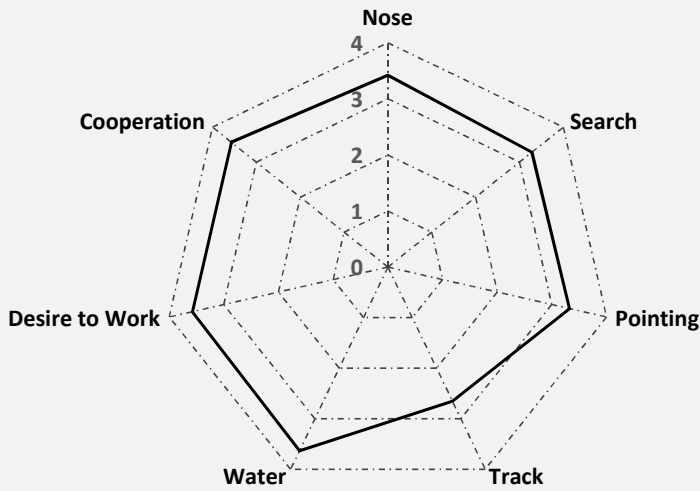

Test Averages Junior Versatile Hunting Dog Test - 2018

N S P T W D C = Categories
 3.2 3 4 2.9 3.9 3.6 3.3 = Values

Test Averages Junior Versatile Hunting Test - from Inception

N S P T W D C = Categories
 3.4 3.3 3.3 2.7 3.6 3.6 3.6 = Values