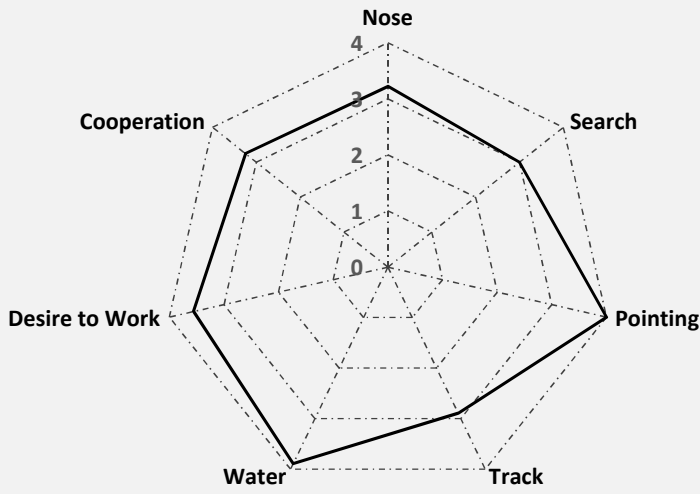

Test Averages Junior Versatile Hunting Dog Test - 2018

N S P T W D C = Categories
 3.2 3 4 2.9 3.9 3.6 3.3 = Values

Test Averages Junior Versatile Hunting Test - from Inception

N S P T W D C = Categories
 3.4 3.3 3.3 2.7 3.6 3.6 3.6 = Values